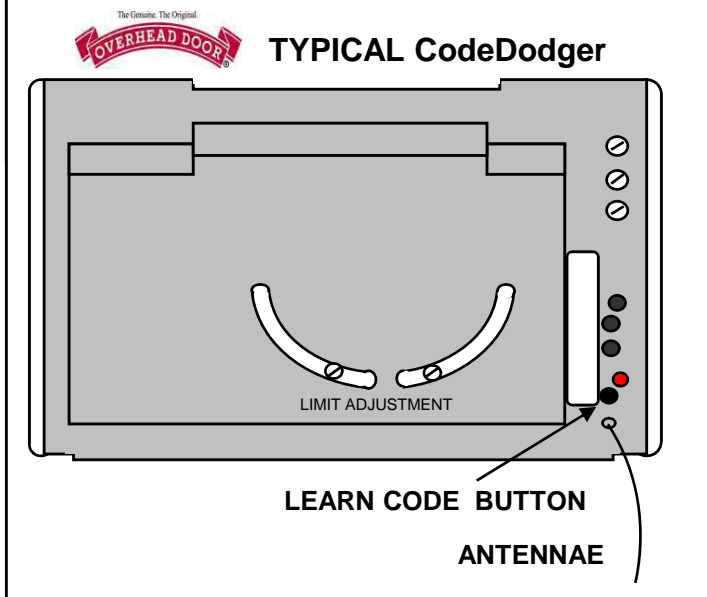

The Genuine. The Original.

Overhead Door Company of Central Missouri
A **DHPACE** Company

1313 Grand Ave.
Columbia, MO 65203
800-383-9328

www.OverheadDoorCentralMO.com

CodeDodger Keypad (new style)

| | | |
|-----------------|---------------------------------|-------------------------------------|
| Press and hold- | while holding PROG press & hold | while holding PROG & 6 press & hold |
| | | |

Release all 3 buttons then-
Press and release the following buttons individually-

Enter your 4 digit PIN number &

Go to the garage and locate the antenna wire at the motor head, follow the antenna wire back to the motor & locate the Learn Code Button -

Press & Release the Learn Code Button & immediately go to the Keypad & enter your **PIN** number & press-

Wait 30 seconds (or until the keypad light goes off) & enter your **PIN** number and press -